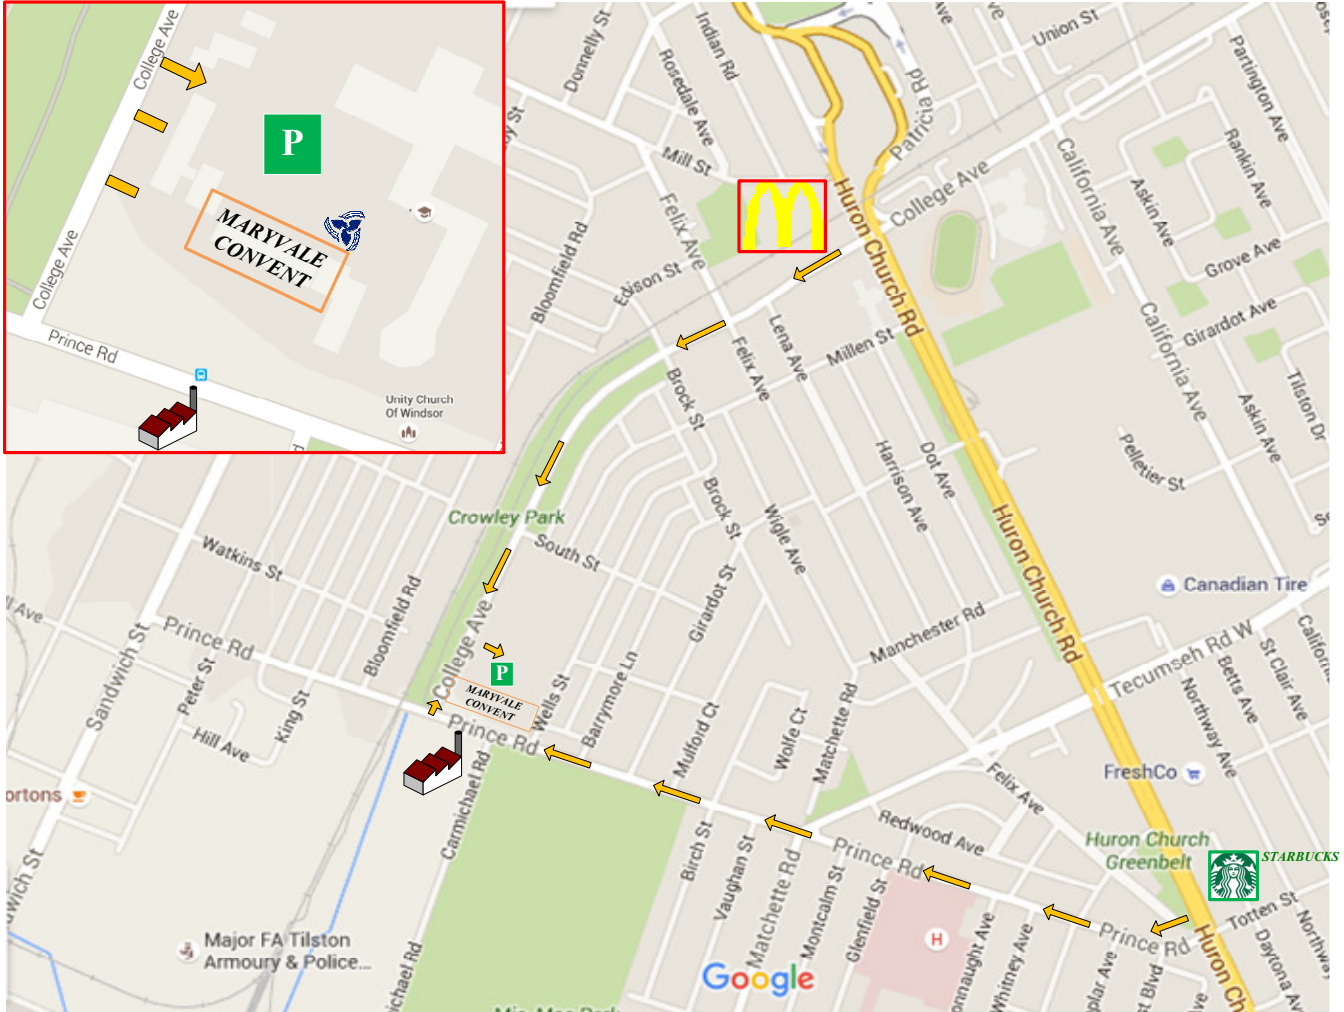

## FROM EC ROW

*Exit at Huron Church Road*

*Turn right (North) onto Huron Church Road*

*Turn left onto Prince Road*

*Turn right onto College Ave. (First street past Maryvale Convent)*

*Turn right at the 3<sup>rd</sup> driveway into Maryvale parking lot (Parking lot is Behind Maryvale Convent)*

*Park in the large parking lot and walk down the driveway next to dumpsters to the left entrance.*

*Enter RPFO through the left entrance, next to Car Port.*

From EC ROW EXPWY

## FROM AMBASSADOR BRIDGE

*Exit onto Huron Church Road*

*First street past the train tracks, turn right onto College Ave. (McDonalds)*

*Travel almost to the end of College.*

*Turn left into Maryvale parking lot, 3<sup>rd</sup> driveway before Prince Road (Behind Maryvale Convent)*

*Park in the large parking lot and walk down the driveway next to dumpsters to the left entrance.*

*Enter RPFO through the left entrance, next to Car Port.*